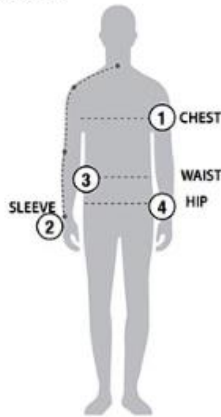

STORMTECH SIZING CHART

BASED ON YOUR BODY MEASUREMENTS

MEN'S SIZING

To select the best size for you, please follow these simple steps:

- ① **Most important measurement:**
Take your Chest/Bust measurement from just under your arm at the fullest part of the chest
- ② Take your Sleeve length from the back base of the neck across the shoulder and around the elbow to your wrist
- ③ Take your Waist measurement at the narrowest point around your natural waistline.
- ④ Take your Hip measurement at the fullest part of your body below the waist

When measurements fall between two sizes:

The size selection should be based on fit preference: Select lower size for a closer to body fit or the larger size for a more relaxed fit. When in doubt, we strongly recommend ordering a size sample.

WOMEN'S SIZING

ESH-1 | MEN'S ENDURANCE THERMAL SHELL

MEN'S SIZING CHART – YOUR BODY MEASUREMENTS

SIZE	XS	S	M	L	XL	2XL	3XL	4XL	5XL
Chest ①	N/A	35"-38" [89-96.5cm]	38"-41" [96.5-104cm]	41"-44" [104-112cm]	44"-47" [112-119cm]	47"-50" [119-127cm]	50"-53" [127-134.5cm]	53"-56" [134.5-142cm]	56"-59" [142-150cm]
Sleeve Length ②	N/A	33"-34" [84-86.5cm]	34"-35" [86.5-89cm]	35"-36" [89-91.5cm]	36"-37" [91.5-94cm]	37"-38" [94-96.5cm]	38"-38.5" [96.5-97.75cm]	38.5"-39" [97.75cm-99cm]	39"-39.5" [99-100.25cm]
Waist ③	N/A	29"-32" [73.5-81cm]	32"-35" [81-89cm]	35"-38" [89-96.5cm]	38"-41" [96.5-104cm]	41"-44" [104-112cm]	44"-47" [112-119cm]	47"-50" [119-127cm]	50"-53" [127-134.5cm]
Hip ④	N/A	34"-37" [86-94cm]	37"-40" [94-101.5cm]	40"-43" [101.5-109cm]	43"-46" [109-117cm]	46"-49" [117-124.5cm]	49"-52" [124.5-132cm]	52"-55" [132-140cm]	55"-58" [140-147cm]